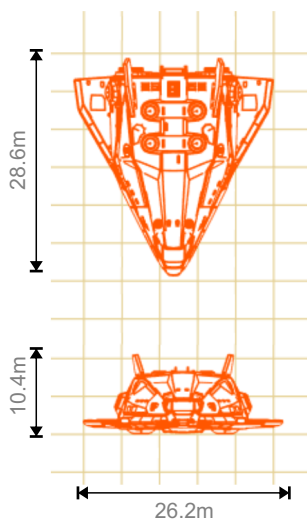

ZORGON PETERSON IS A MANUFACTURER OF SHIPS AND EQUIPMENT IN CIVILISED SPACE.

THEY PRIMARILY SPECIALISE IN PRODUCING SMALL FREIGHTERS AND EXPLORATION VESSELS.

HAULER

FREIGHTER

Performance / Statistics

Top speed 203 m/s
Cruise speed 305 m/s
Jump range 9.87ly / 37.29ly
Total range 70.85ly (factory fitted)
Fuel capacity 4T
Max cargo 22T
Hardpoints 1S
Pad size Small
Ship weight laden 43.9 T
Agility 6 (Braben scale)

Colour options

Basic price

52,720 CR

ADDER

MULTIPURPOSE

Performance / Statistics

Top speed 321 m/s
Cruise speed 220 m/s
Jump range 9.12ly / 32.96ly
Total range 65.27ly (factory fitted)
Fuel capacity 8T
Max cargo 26T
Hardpoints 2S / 1M
Pad size Small
Ship weight laden 83.8 T
Agility 8 (Braben scale)