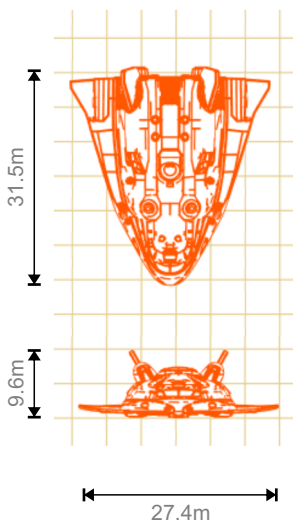

ZORGON PETERSON IS A MANUFACTURER OF SHIPS AND EQUIPMENT IN CIVILISED SPACE.

THEY PRIMARILY SPECIALISE IN PRODUCING SMALL FREIGHTERS AND EXPLORATION VESSELS.

HAULER

FREIGHTER

Performance / Statistics

Top speed 203 m/s
Cruise speed 305 m/s
Jump range 9.87ly / 37.29ly
Total range 70.85ly (factory fitted)
Fuel capacity 4T
Max cargo 22T
Hardpoints 1S
Pad size Small
Ship weight laden 43.9 T
Agility 6 (Braben scale)

Colour options

Basic price

52,720 CR

ADDER

MULTIPURPOSE

Performance / Statistics

Top speed 321 m/s
Cruise speed 220 m/s
Jump range 9.12ly / 32.96ly
Total range 65.27ly (factory fitted)
Fuel capacity 8T
Max cargo 26T
Hardpoints 2S / 1M
Pad size Small
Ship weight laden 83.8 T
Agility 8 (Braben scale)