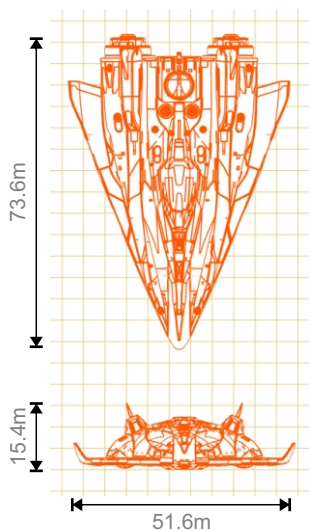

ZORGON PETERSON IS A MANUFACTURER OF SHIPS AND EQUIPMENT IN CIVILISED SPACE.

THEY PRIMARILY SPECIALISE IN PRODUCING SMALL FREIGHTERS AND EXPLORATION VESSELS.

HAULER

FREIGHTER

Performance / Statistics

Top speed 203 m/s
Cruise speed 305 m/s
Jump range 9.87ly / 37.29ly
Total range 70.85ly (factory fitted)
Fuel capacity 4T
Max cargo 22T
Hardpoints 1S
Pad size Small
Ship weight laden 43.9 T
Agility 6 (Braben scale)

Colour options

Basic price

52,720 CR

ADDER

MULTIPURPOSE

Performance / Statistics

Top speed 321 m/s
Cruise speed 220 m/s
Jump range 9.12ly / 32.96ly
Total range 65.27ly (factory fitted)
Fuel capacity 8T
Max cargo 26T
Hardpoints 2S / 1M
Pad size Small
Ship weight laden 83.8 T
Agility 8 (Braben scale)

Colour options

Basic price

87,810 CR

FER DE LANCE

COMBAT

Performance / Statistics

Top speed 265 m/s
Cruise speed 357 m/s
Jump range 7ly / 20.94ly
Total range 28.23ly (factory fitted)
Fuel capacity 8T
Max cargo 70T
Hardpoints 4M / 1H
Pad size Medium
Ship weight laden 408 T
Agility 6 (Braben scale)